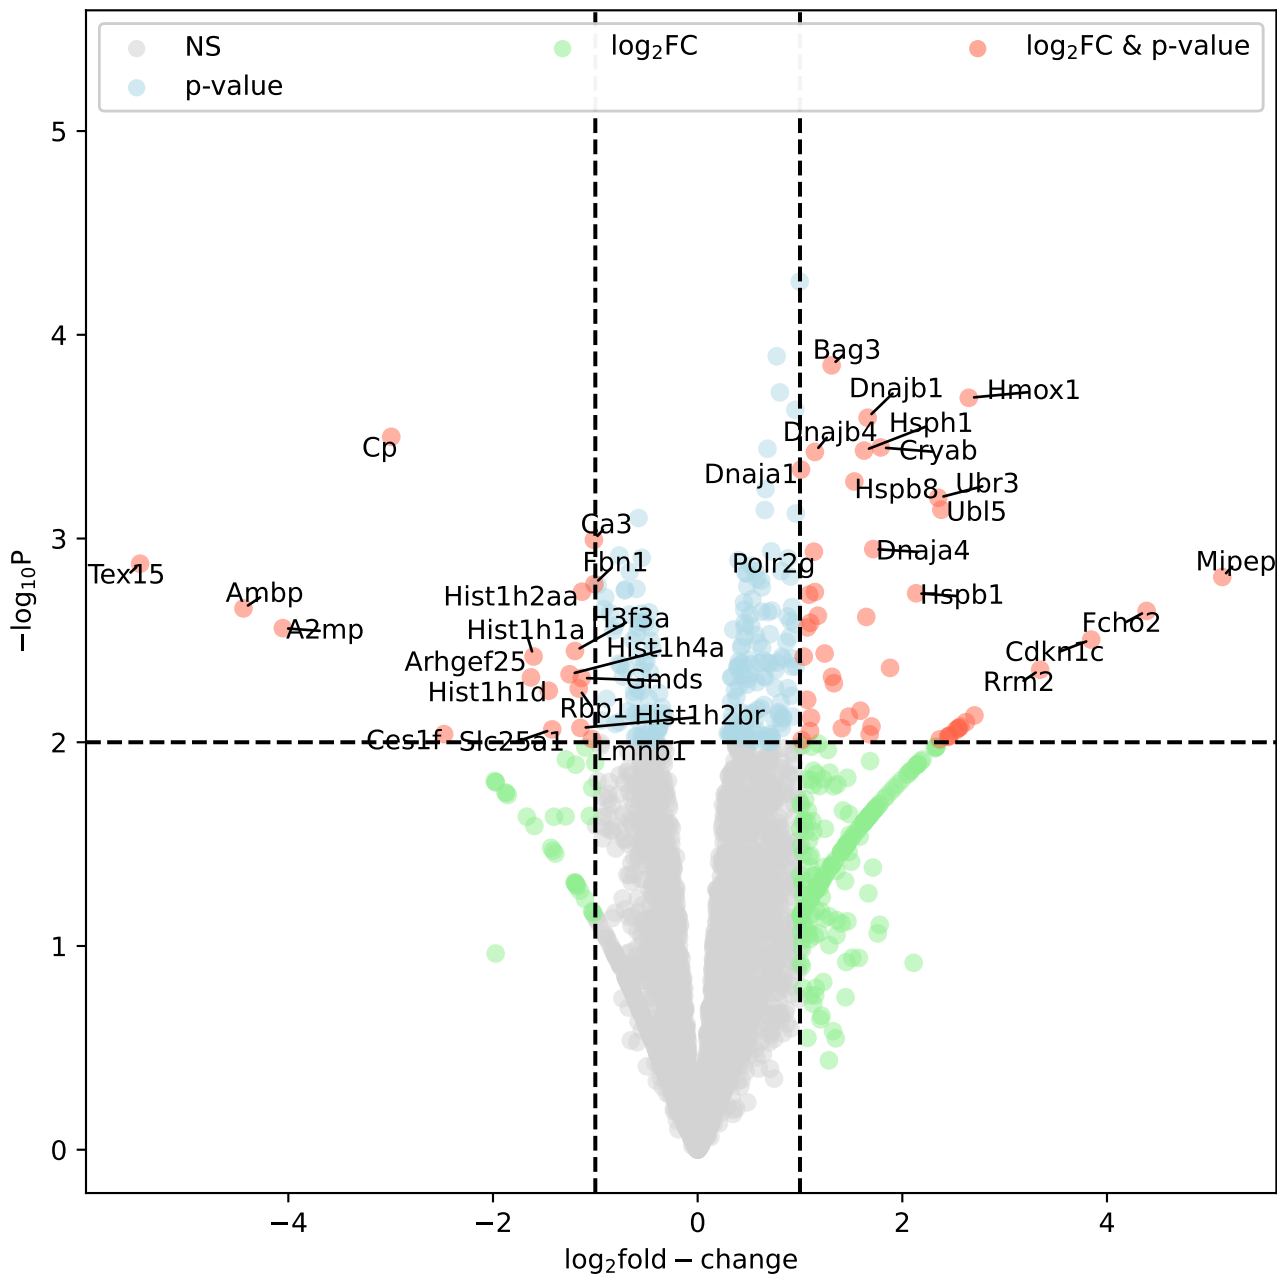

# Volcano Plot

total = 4624 entries