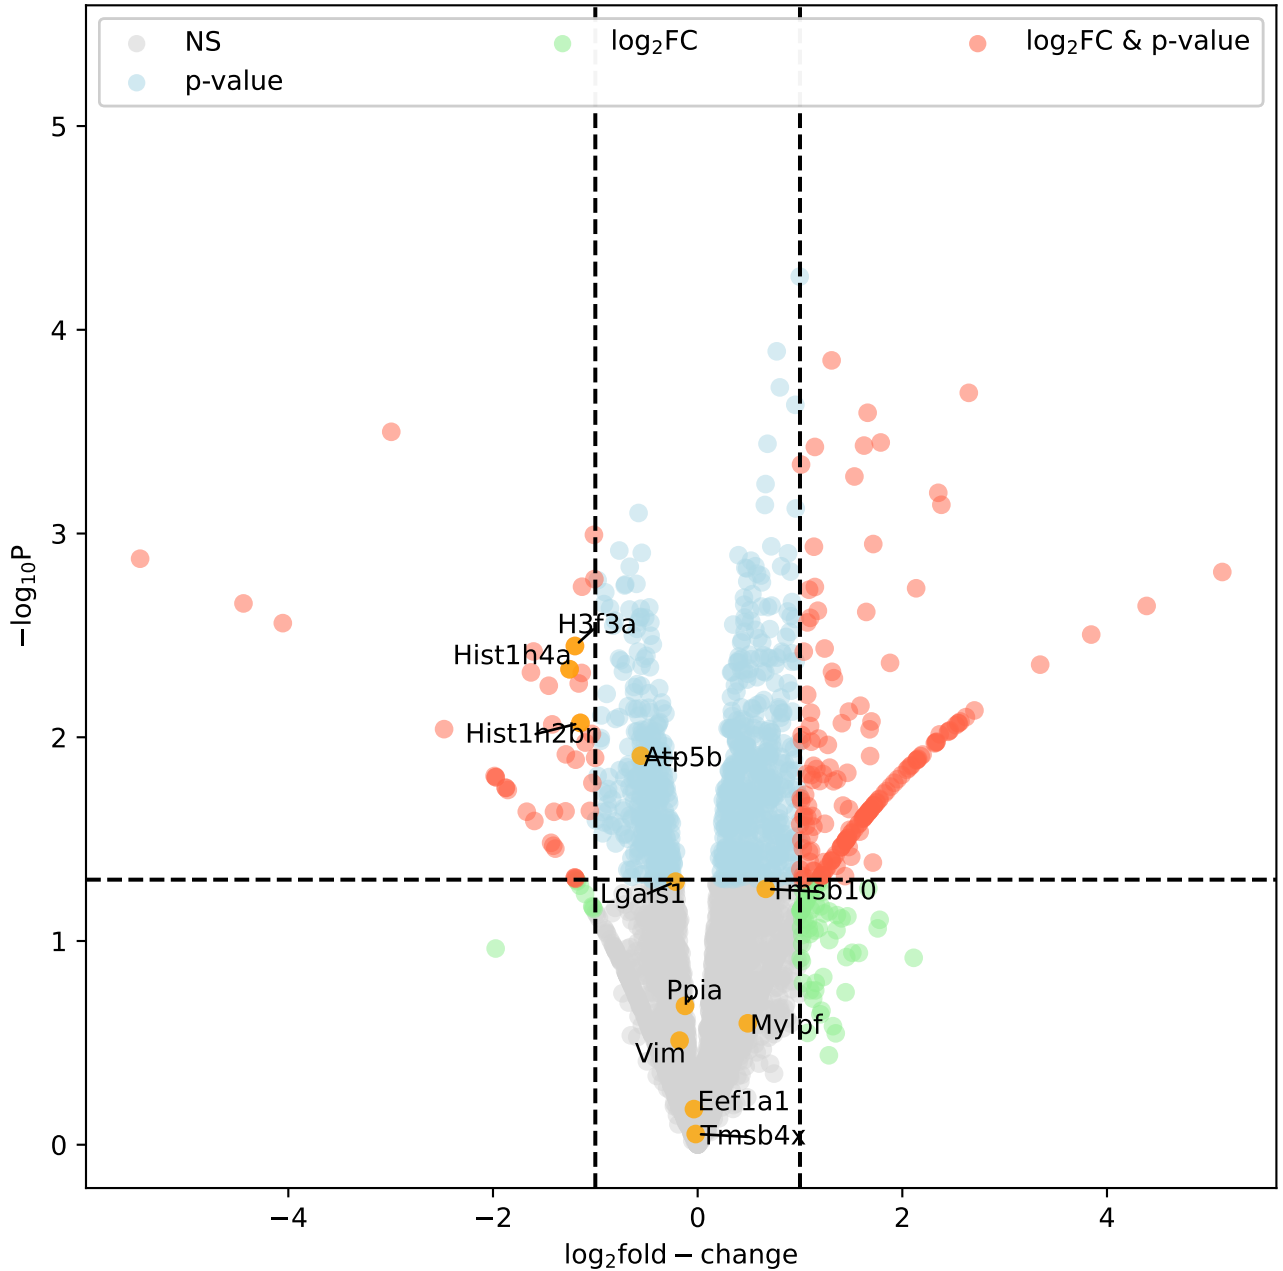

Volcano Plot

total = 4624 entries