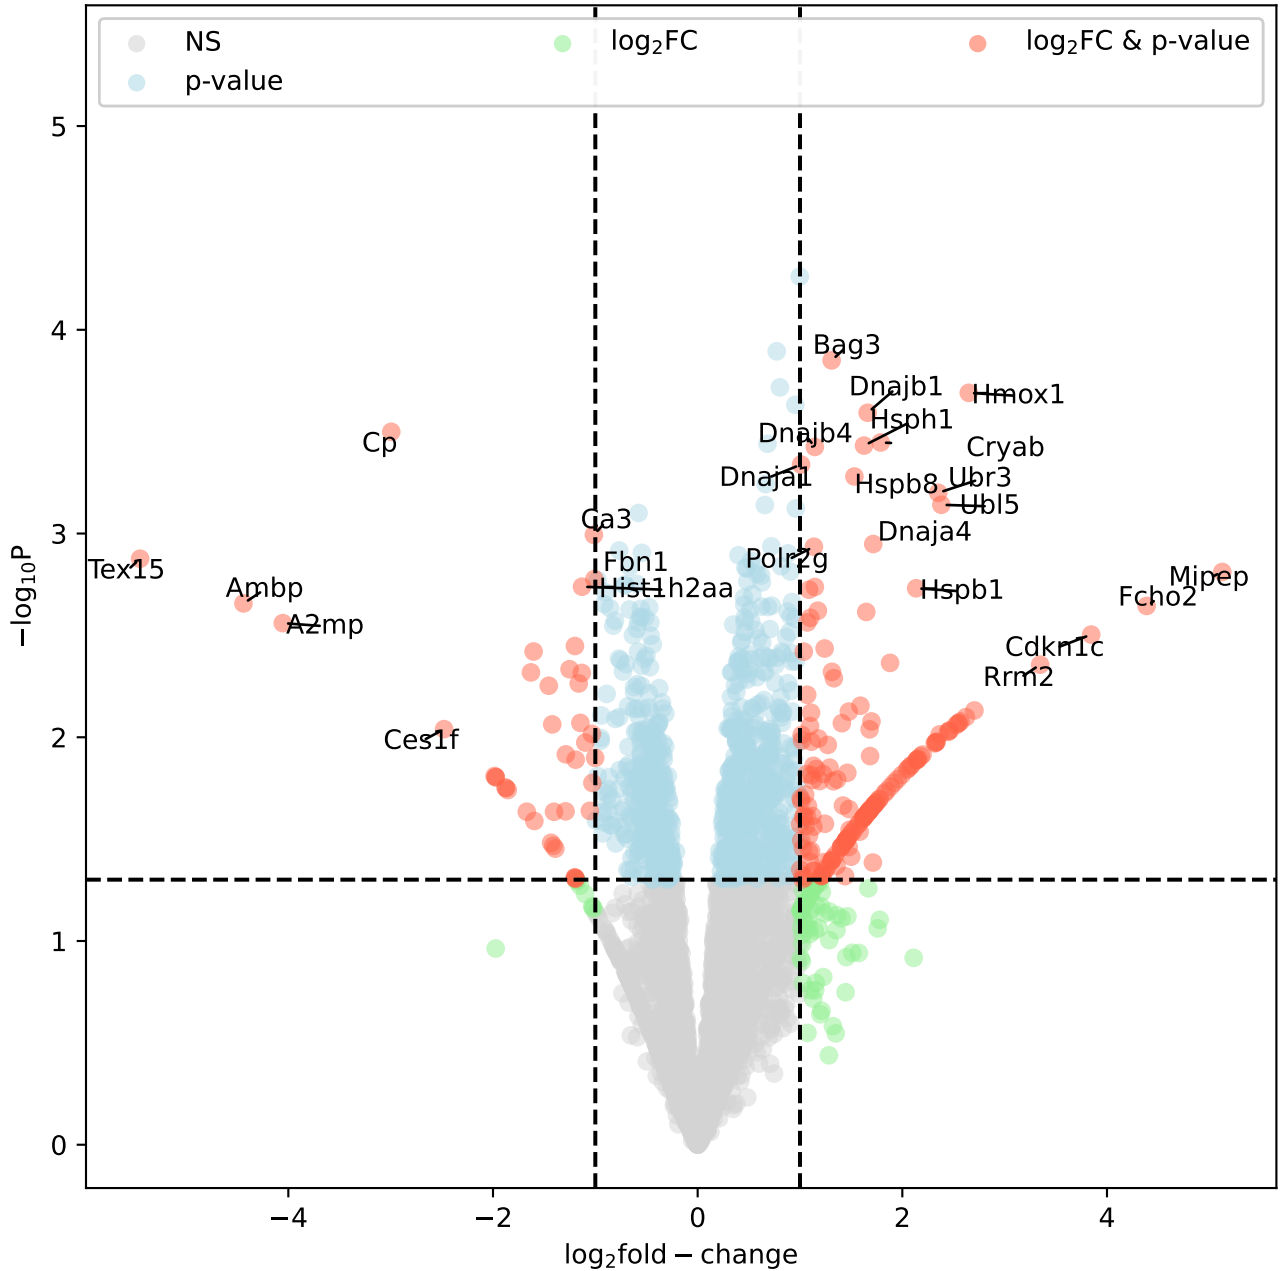

Volcano Plot

total = 4624 entries