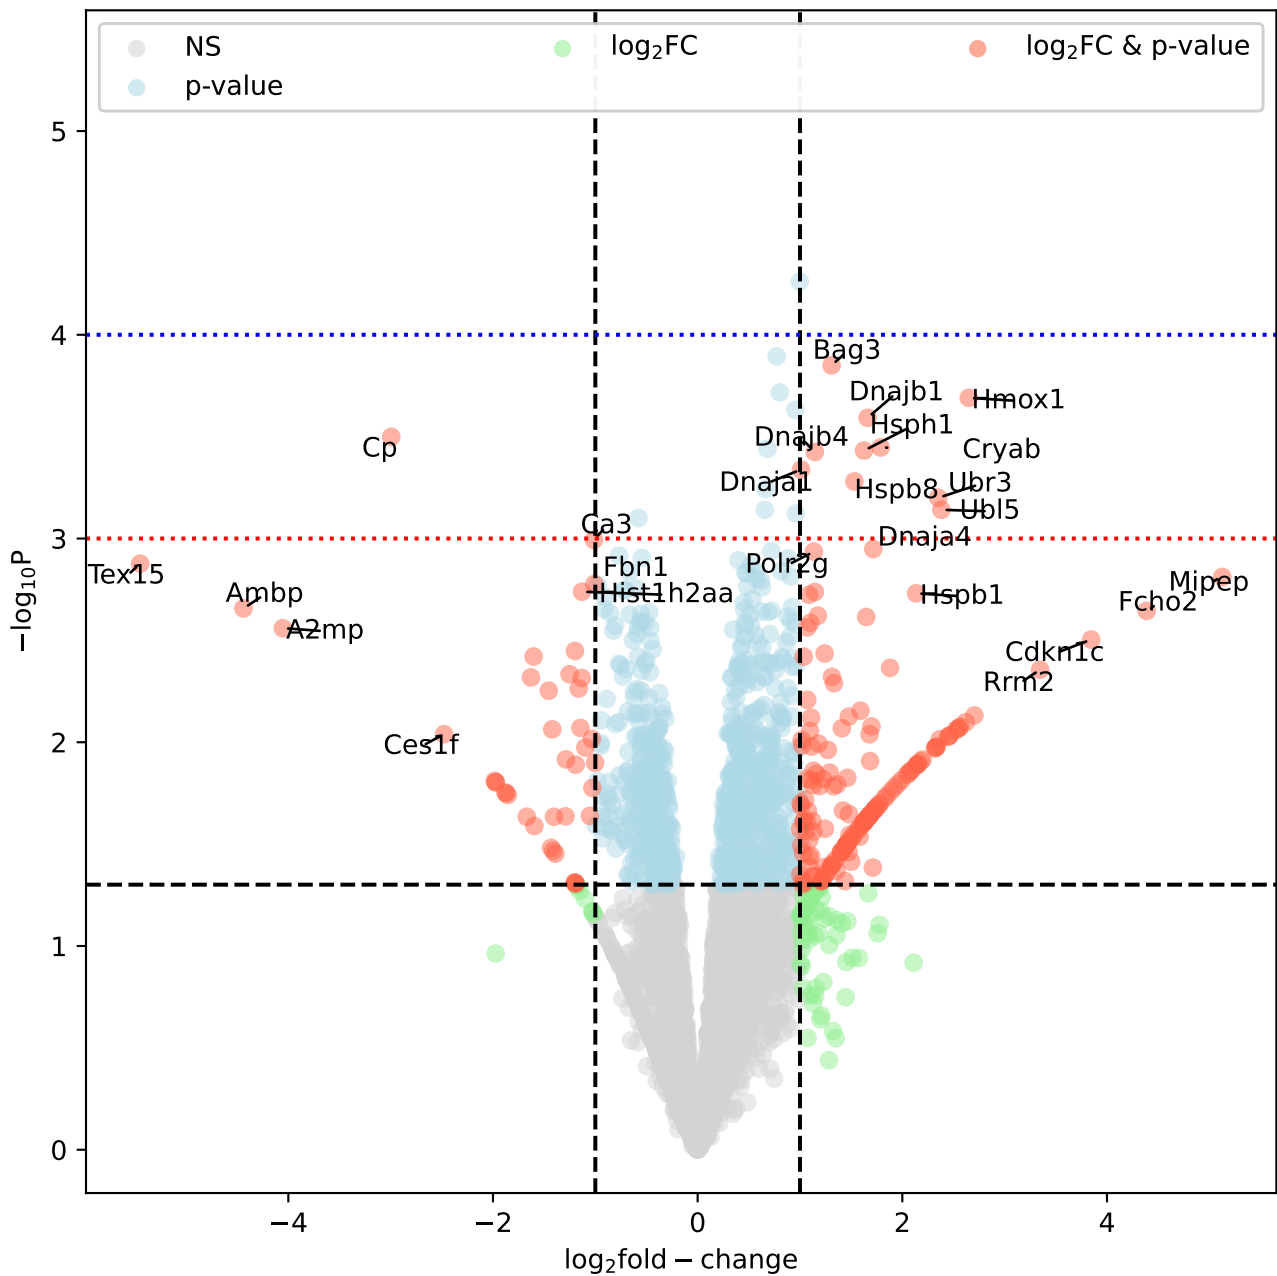

Volcano Plot

total = 4624 entries