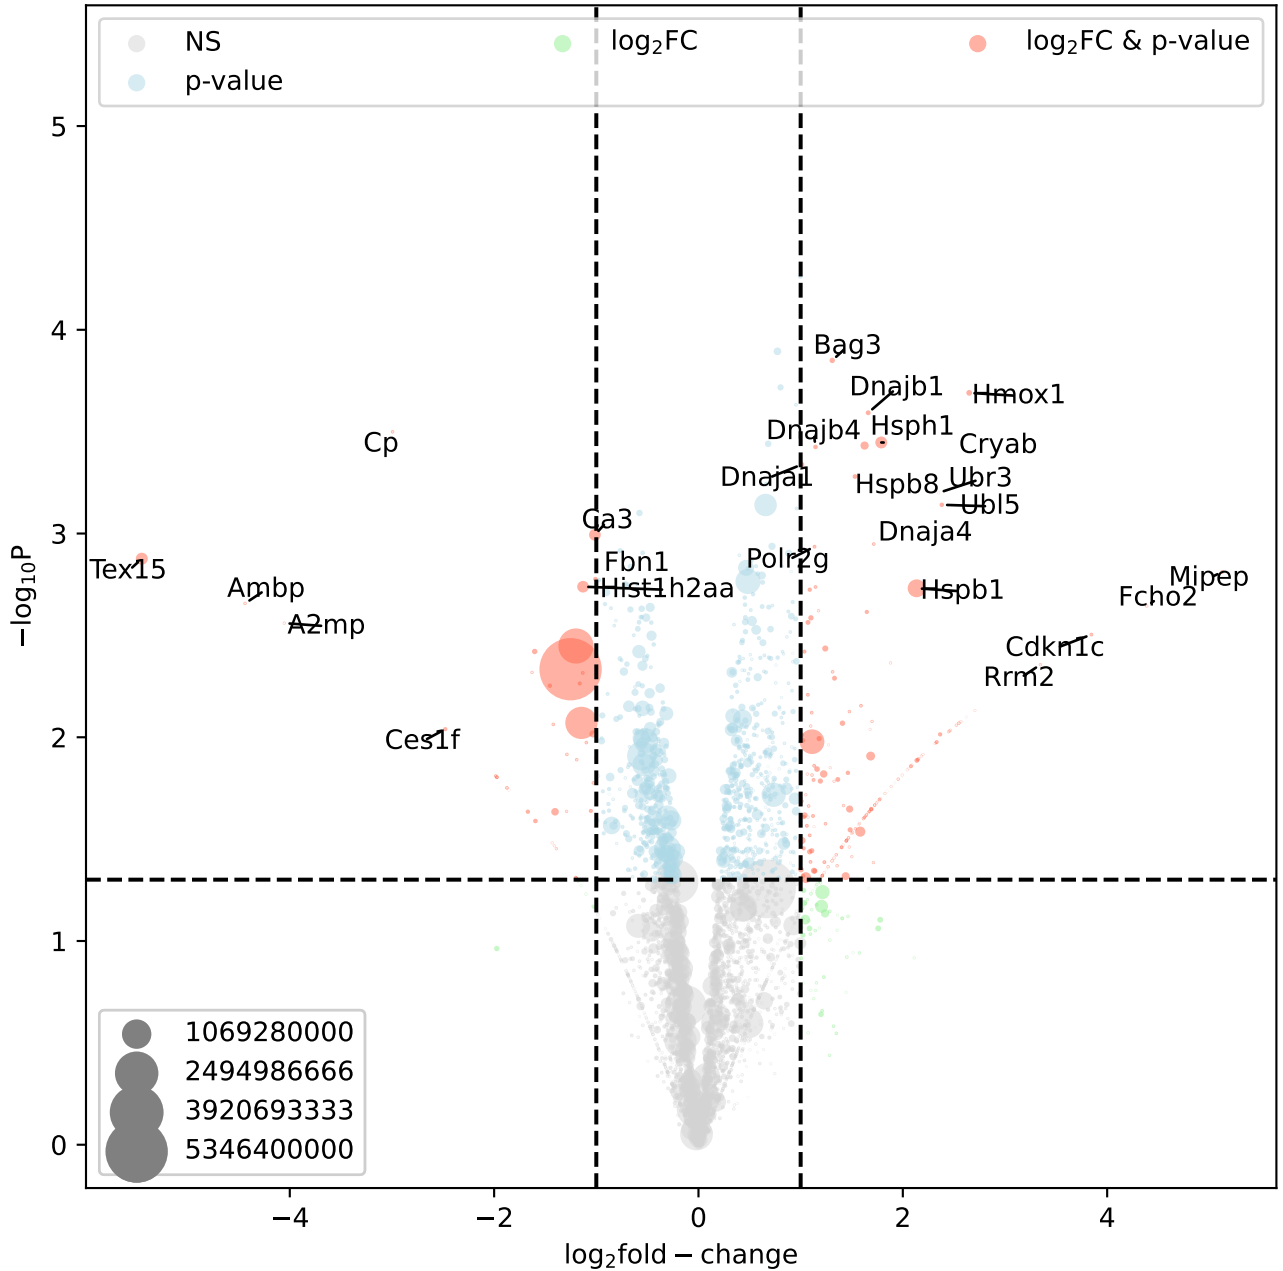

Volcano Plot

total = 4624 entries